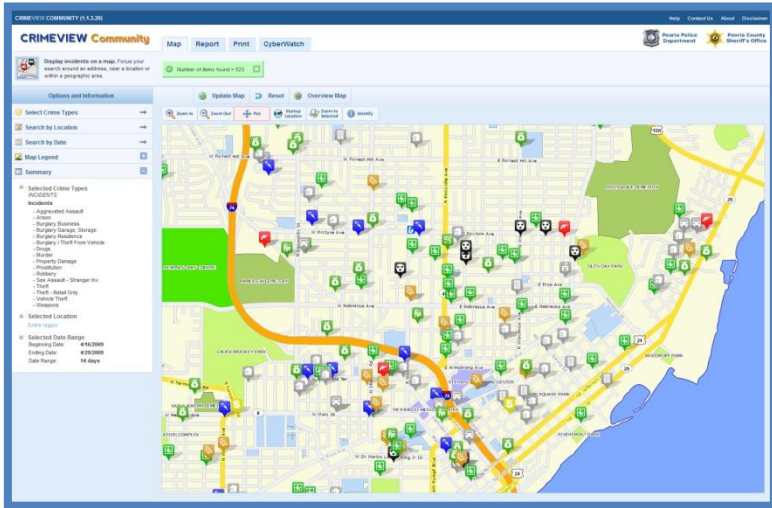

OMEGA Press Release

July 13, 2009

Peoria Police and Sheriff Launch CRIMEVIEW® Community

Peoria Police Department and Peoria County Sheriff in Illinois understand the value of a well informed public. As a result the two agencies have collaborated in launching the county's first major public crime mapping effort through CrimeView Community. The service can be accessed anywhere through a Web browser. CrimeView Community is built on ESRI's ArcGIS Server platform and enables users to map out crimes by

category, near an address or within neighborhood boundaries such as council districts.

CrimeView Community also contains a Cyberwatch tool that allows individuals to subscribe and automatically receive alerts regarding crime activity in their area. The public has a right to know what's happening in their community and this type of transparency has been proven effective in reducing crime. CrimeView Community aids in extending an agency's reach by increasing the number of eyes and ears aware of local crimes.

Community oriented policing efforts are improved as another communication channel is opened between law enforcement and the public it serves. The site can be accessed at:

<http://peoria.il.crimeviewcommunity.com/>

or visit us at booth #P-1531 in the Public Safety Showcase area

"Our new thin client approach saves significant resources in providing a central data location for end users that can be accessed using only a Web browser."