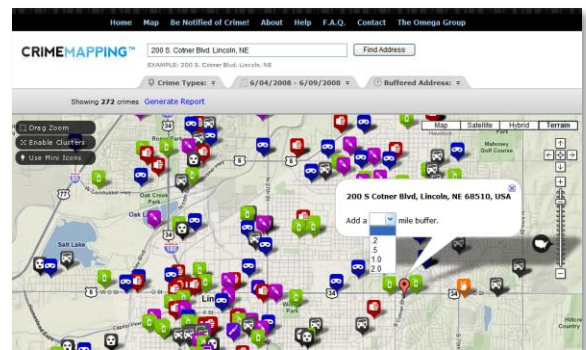

OMEGA Press Release

June 16, 2008

Lincoln Police Department Continues to Innovate

Lincoln Police Department in Nebraska continues to be at the forefront of cutting edge technology. The department recently implemented a **CrimeMapping.com** solution which will further enhance community oriented policing efforts in the region. Data transparency and a well informed public have always been essential elements in Lincoln's fight against crime.

CrimeMapping.com has been developed by The Omega Group to help provide citizens with valuable information about recent crime activity by neighborhood. It is a nationwide service and Lincoln is the first agency in the United States to subscribe. The solution represents a new hybrid in mapping technology which utilizes both Google Maps and ESRI's advanced geographic engine. These two key ingredients are combined to serve the public accurate and timely data in the form of maps and reports. Crime data is extracted on a regular basis from the department's records system so that the information being viewed through a Web browser is always up to date.

Users have numerous options such as showing clusters of crime activity, analyzing patterns within a specific radius of any location, determining the distance to any crime from their address, using a terrain view which outlines topography and producing detailed reports. By encouraging more self reliance within the community and further improving overall communications **CrimeMapping.com** will benefit Lincoln and its citizens.

CRIMEMAPPING™

If you would like more information about **CrimeMapping.com** please contact us at:

crimemapping@theomegagroup.com or call us toll-free **(800) 228-1059**

www.crimemapping.com