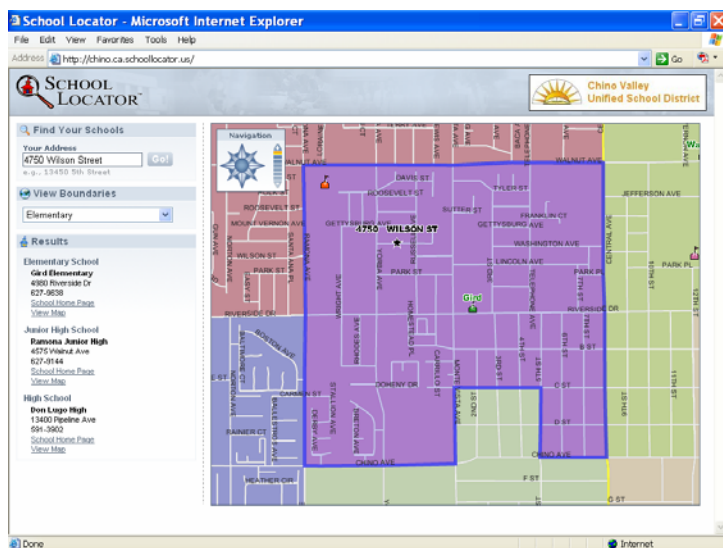

January 5, 2007

PRESS RELEASE

Chino Valley Unified Goes Live with School Locator™

Chino Valley Unified School District in the Los Angeles area recently implemented School Locator™ which allows parents in the District to look up their child's elementary, middle, or high school zone of attendance based on address. The site received over 5,000 hits within the first 24 hours of going live and has proven to be an excellent public relations tool. Anyone with a Web browser and internet connection can access the information which is hosted on one of The Omega Group's Web servers.

The number of inquiries regarding pupil placement has been greatly reduced saving

staff time and resources. No software is required since everything is maintained by The Omega Group. School Locator™ includes the following features:

- Quickly map out any child's elementary, middle, or high school zone of attendance by address
- Zoom into any specific area or out to the limits of any educational boundary
- Immediately link to each schools individual Web site
- Map out proposed boundaries for easy public review