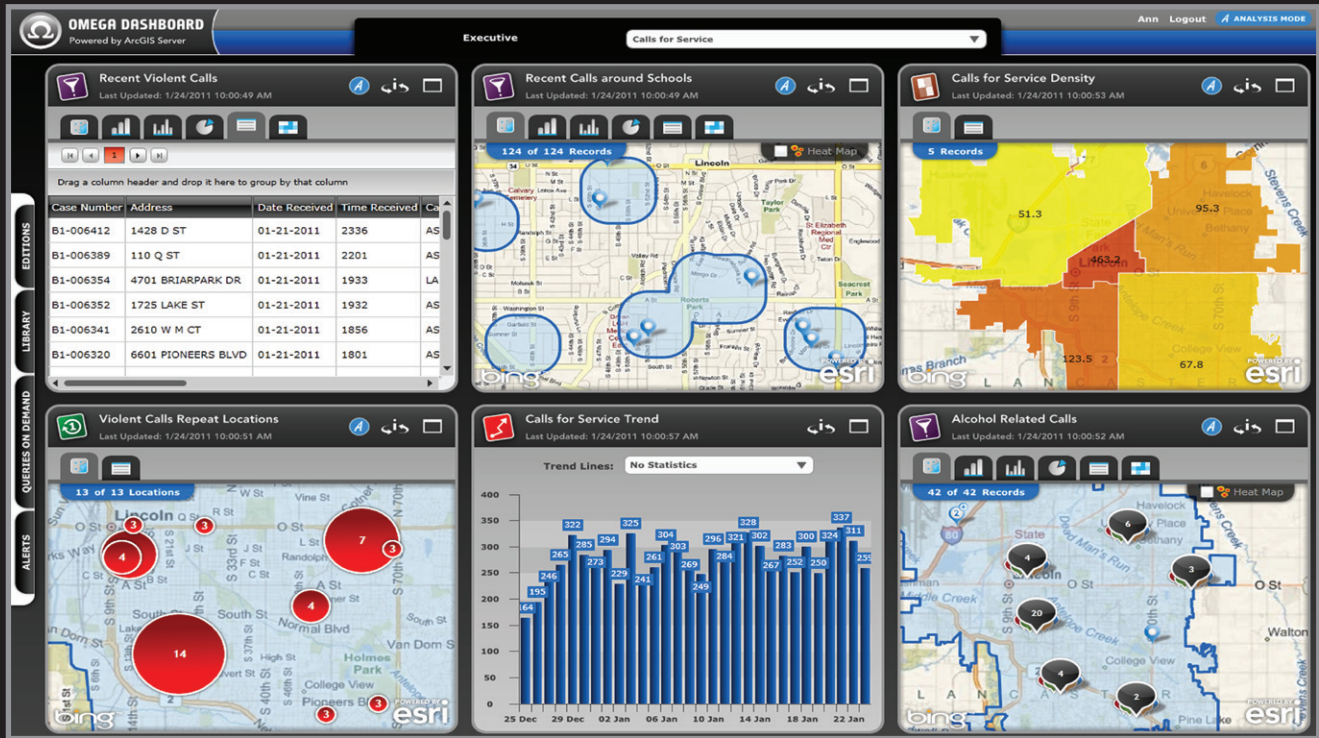

OMEGA DASHBOARD™

ADVANTAGES

- **ESTABLISH** a common operating picture through the use of interactive maps, charts and reports.
- **ALLOCATE** resources where they are needed most through the use of our Activity Hot Sheet.
- **ANALYZE** emerging crime trends through the use of our exclusive Editions, Pages and Widgets.
- **SEARCH** timely information with Intelligence Filters that allow for on demand queries.
- **CUSTOMIZE** each Omega Dashboard™ view based on geography, crime type or policing unit.
- **IDENTIFY** outliers with intuitive Benchmark and Drill Down Charts.
- **AUTOMATE** the rapid dissemination of information throughout your entire agency.
- **PROVIDE** your command staff with the tools they need to make data driven decisions!

www.theomegagroup.com

(800) 228-1059