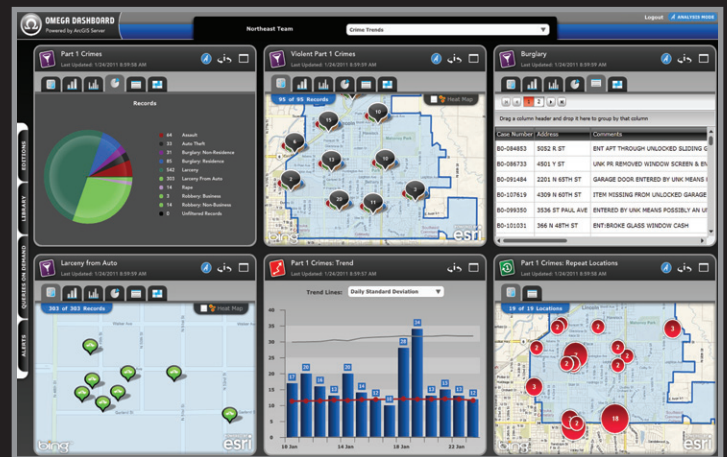

## INTELLIGENCE LED POLICING

Omega Dashboard™ is the next generation of resource allocation and management tools for police, fire and emergency management agencies. It allows users to analyze data by providing a snapshot of recent events displayed in the form of maps, charts and reports. Omega Dashboard is a browser based solution that can be customized to meet the needs of each user.

## DATA DRIVEN AUTOMATION

Omega Dashboard™ rests on ESRI's powerful ArcGIS Server mapping engine and organizes complex information from multiple databases into visualizations that provide an instant snapshot of current activity. The entire data integration process is automated so that the information being consumed is always current. Data can be imported from any records or dispatch system and quickly viewed in several formats including heat maps, repeat call locations, day of the week charts and time of day graphs. These visuals allow for the rapid assessment and dissemination of critical information throughout an entire organization.

Omega Dashboard™ provides for two methods of investigation which include Dashboard Mode and Analysis Mode. Dashboard Mode is comprised of Briefing Books, Pages and Widgets. Analysis Mode allows for in depth queries based on such categories as crime type, date and location.