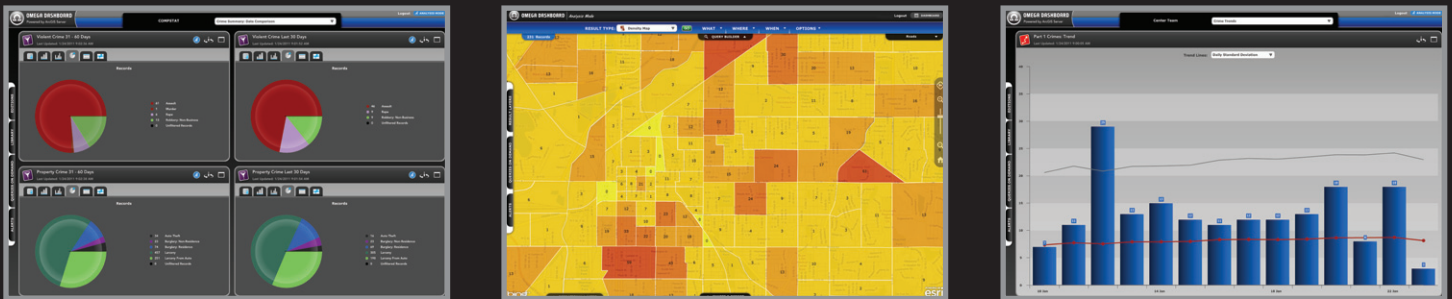

# OMEGA DASHBOARD™

Today's law enforcement and public safety agencies face challenges well beyond just fighting crime or responding to emergencies. Police, Sheriff and Fire departments are overrun with data from multiple sources. Making sense of it all is a daunting task yet necessary in order to fulfill the needs of each community. Intelligence led policing that relies on data driven decisions has just become much easier.

## INTELLIGENCE LED POLICING

Omega Dashboard™ is the next generation of resource allocation and management tools for police, fire and emergency management agencies. It allows users to analyze data by providing a snapshot of recent events displayed in the form of maps, charts and reports. Omega Dashboard is a browser based solution that can be customized to meet the needs of each user.

## DATA DRIVEN AUTOMATION

Omega Dashboard™ rests on ESRI's powerful ArcGIS Server mapping engine and organizes complex information from multiple databases into visualizations that provide an instant snapshot of current activity. The entire data integration process is automated so that the information being consumed is always current. Data can be imported from any records or dispatch system and quickly viewed in several formats including heat maps, repeat call locations, day of the week charts and time of day graphs. These visuals allow for the rapid assessment and dissemination of critical information throughout an entire organization.

Omega Dashboard™ provides for two methods of investigation which include Dashboard Mode and Analysis Mode. Dashboard Mode is comprised of Briefing Books, Pages and Widgets. Analysis Mode allows for in depth queries based on such categories as crime type, date and location.