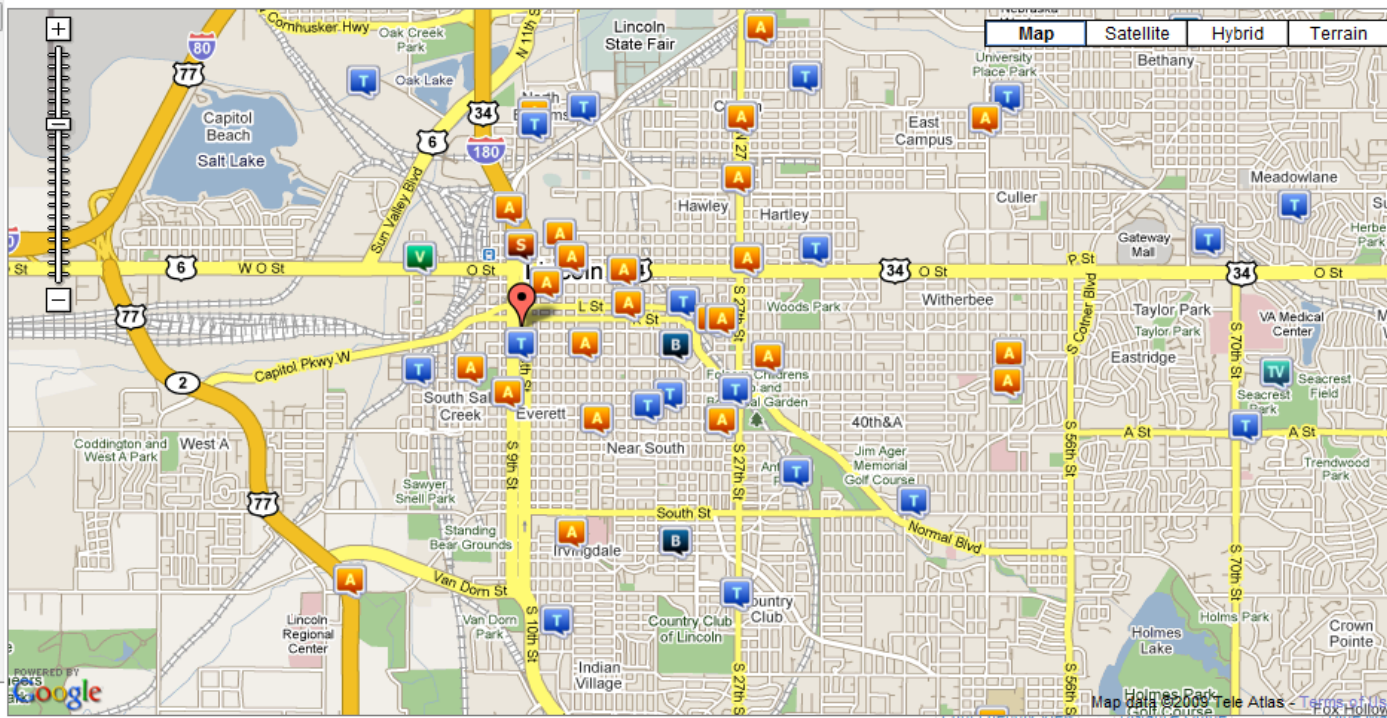

Agency: Lincoln Police Department

Send to Friend

T THEFT 07 Sep 2009

200 BLOCK N 66TH ST

Distance: 4.14 miles

Identifier: A9-089159

Time: 13:25
LARC-OTHER

Data provided by: Lincoln Police Department

Legend

Lincoln Police Department data at **CRIMEMAPPING.com** shows **438** crimes between 9/3/09 and 9/17/09. Our data is accurate and integrity is important to us. This is why we never scrape data from other sites!

9/03/2009 - 9/17/2009 ▾

Buffered Address: ▾

Agencies: ▾

Showing 438 crimes.

[Generate Report](#)

[Print this Map](#)

Oakland Police Department data at CrimeReports.com is showing **130** crimes between 9/14/09 and 9/20/09. This area is between Lakeside Park and San Francisco Bay.

Currently viewing incidents from 9/14/2009 to 9/20/2009 | 130 crimes shown.

Map | Satellite | Hybrid | Terrain

V THEFT OF VEHICLE 20 Sep 2009

4900 BLOCK LAWTON AV

Distance: 4.91 miles

Identifier: 000225

Time: 03:25:17
Code/Description: 10851/STOLEN VEHICLE