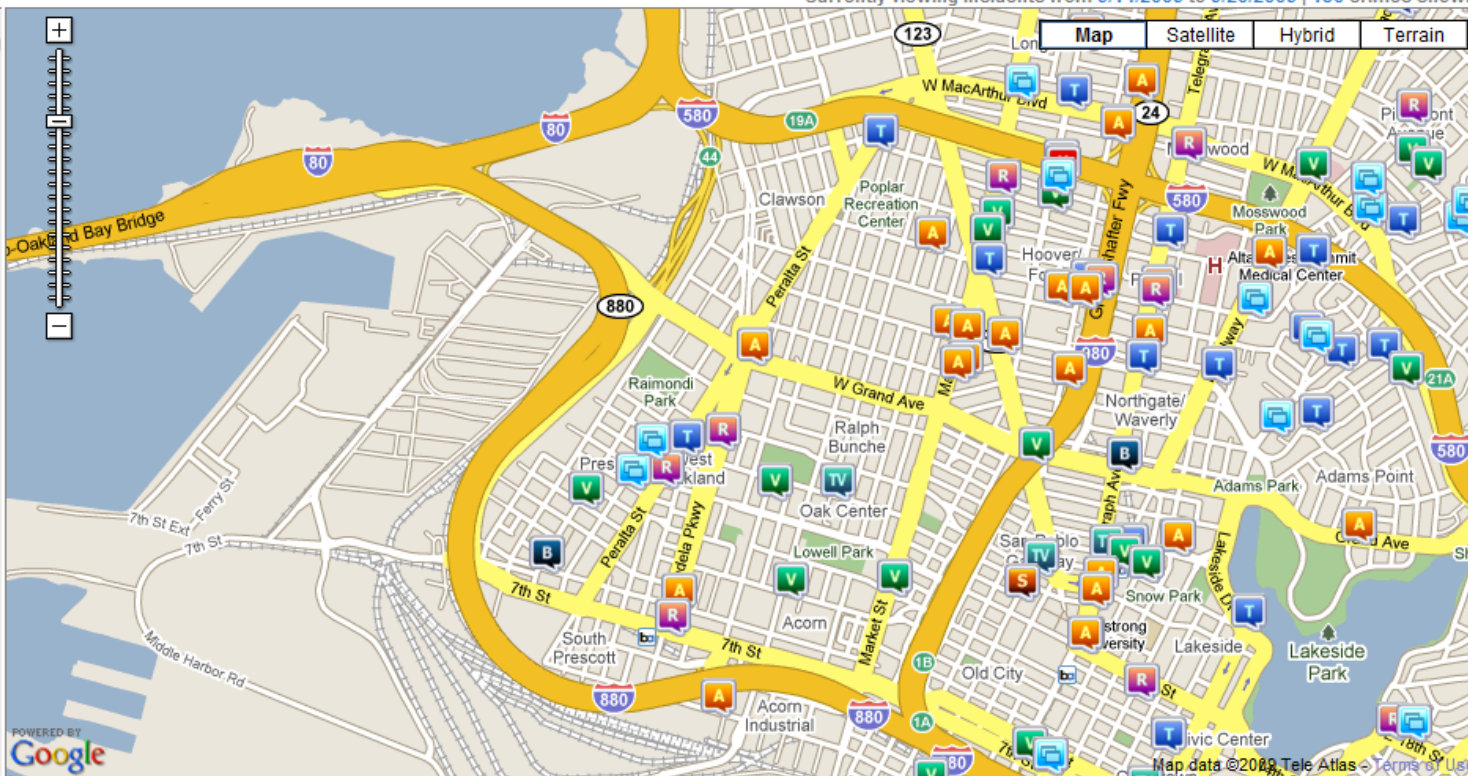

Enter location

575 S 10th St Lincoln NE

Get Report

Search Help

Examples: "695 Coleman Avenue, San Jose CA", "San Jose, CA", "95110"

Please wait..

Sort by: Crime Date Distance

Period (days): 3 7 14 30 >> Calendar

9/03/2009 - 9/17/2009 ▾

Buffered Address: ▾

Agencies: ▾

Showing 438 crimes.

[Generate Report](#)

[Print this Map](#)

Oakland Police Department data at CrimeReports.com is showing **130** crimes between 9/14/09 and 9/20/09. This area is between Lakeside Park and San Francisco Bay.

Search Help

Examples: "695 Coleman Avenue, San Jose CA", "San Jose, CA", "95110"

Sort by: Crime | Date | Distance

Period (days): 3 | 7 | 14 | 30 >> Calendar

Crime Types

Area

Show Sex Offenders

Print

Currently viewing incidents from 9/14/2009 to 9/20/2009 | 130 crimes shown.

Map | Satellite | Hybrid | Terrain

V THEFT OF VEHICLE 20 Sep 2009

4900 BLOCK LAWTON AV

Distance: 4.91 miles

Identifier: 000225

Time: 03:25:17
Code/Description: 10851/STOLEN VEHICLE