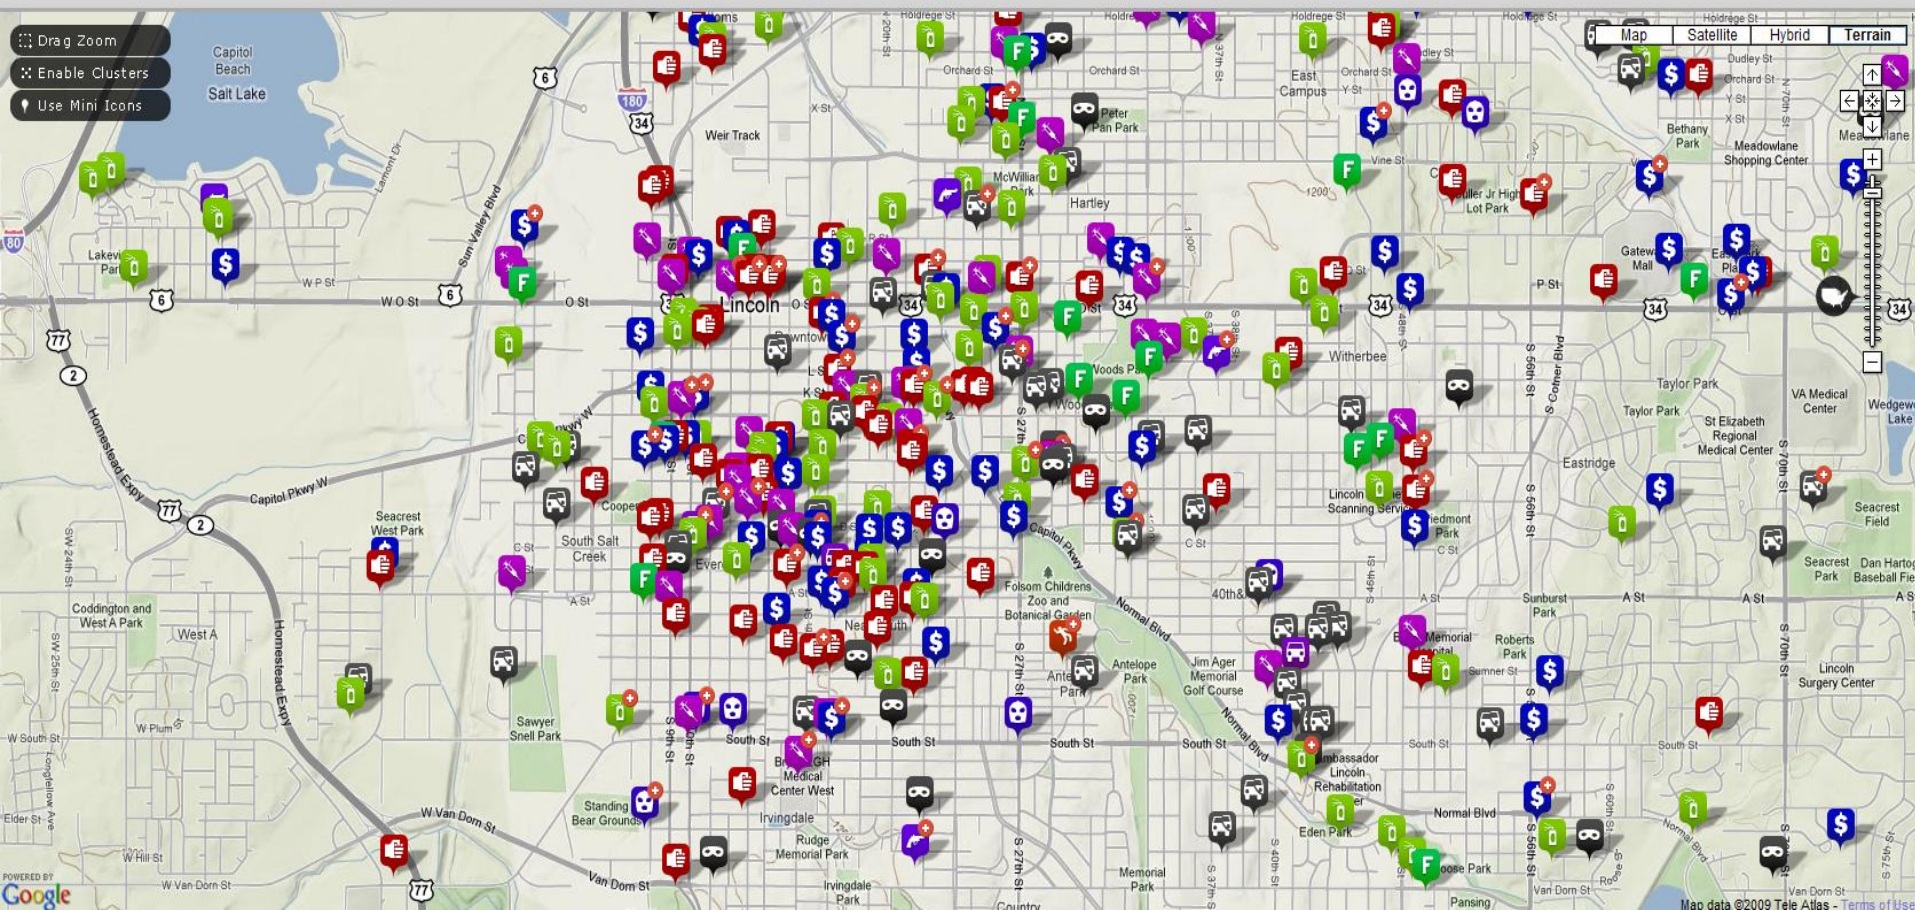

Legend

Lincoln Police Department data at **CRIMEMAPPING.com** shows **438** crimes between 9/3/09 and 9/17/09. Our data is accurate and integrity is important to us. This is why we never scrape data from other sites!

9/03/2009 - 9/17/2009 ▾

Buffered Address: ▾

Agencies: ▾

Showing 438 crimes.

[Generate Report](#)

[Print this Map](#)

Oakland Police Department data at CrimeReports.com is showing **130** crimes between 9/14/09 and 9/20/09. This area is between Lakeside Park and San Francisco Bay.

Search Help

Examples: "695 Coleman Avenue, San Jose CA", "San Jose, CA", "95110"

Sort by: Crime | Date | Distance

Period (days): 3 | 7 | 14 | 30 >> Calendar

Crime Types

Area

Show Sex Offenders

Print

Currently viewing incidents from 9/14/2009 to 9/20/2009 | 130 crimes shown.

Map | Satellite | Hybrid | Terrain

V THEFT OF VEHICLE 20 Sep 2009

4900 BLOCK LAWTON AV

Distance: 4.91 miles

Identifier: 000225

Time: 03:25:17
Code/Description: 10851/STOLEN VEHICLE