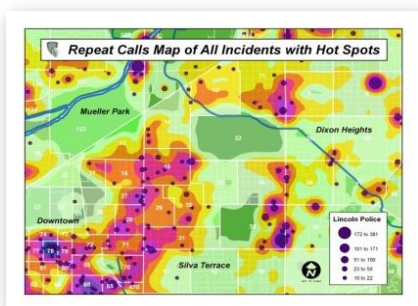

CRIMEVIEW® | Desktop

CRIMEVIEW® | Desktop is the most widely used crime analysis and mapping tool in North America. Hundreds of agencies and crime analysts utilize CrimeView® Desktop for investigations, deployment, emergency management and COMPSTAT reporting. Computer Aided Dispatch and Records Management Systems data are automatically imported into our mapping platform. This allows end users to visualize crime activity geographically in order to put officers where they are needed most.

"CrimeView has been the foundation of our crime analysis efforts and continues to be our primary tool as we complete our second successful CrimeView Desktop upgrade. For years, CrimeView has been the primary "data driver" for field supervisors at the beginning of each shift, as well as the source of crime and call information for lieutenants."

- **Queries** – search by any attribute, geographic boundary, or proximity to a landmark.
- **Density Maps** – create standardized density, hot spot, and repeat call maps.
- **Cyclical Reports** - combine and save queries, reports, and graphs to run anytime.
- **Exception Reporting** – produce COMPSTAT style comparison reports.
- **Threshold Alert** – alert staff by email when crime activity thresholds have been reached.
- **Analyses** – utilize our crime rate generator, spatial trending tools and census data layers.
- **Order Labels** - plot specific incidents in the order they occur with directional symbols.
- **Statistical Profiler** - project where the next event is most likely to occur.
- **Temporal Heat Index Reporting** – depict the number of crimes graphically for any time period.