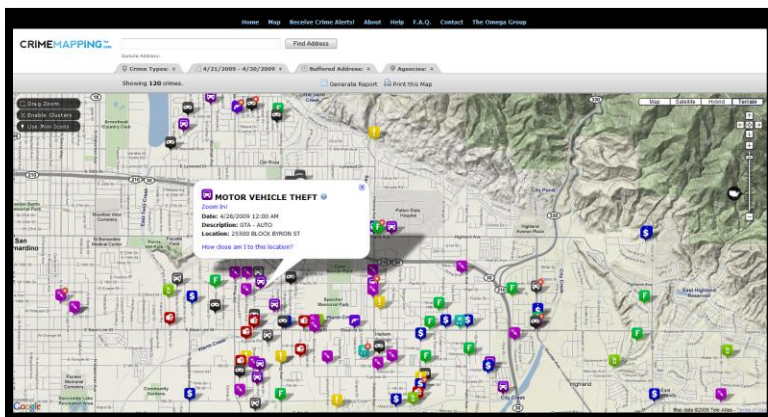

OMEGA Press Release

May 1, 2009

San Bernardino County Sheriff Keeps the Public Informed

San Bernardino County Sheriff understands the value of a well informed public and recently became the first law enforcement agency in Southern California to go live with CrimeMapping.com. The interactive Web site enables citizens to map out and view reports on crime activity by neighborhood or near an address. CrimeMapping.com also

includes a Crime Alerts service that allows users to subscribe via e-mail and receive reports regarding incidents of crime near their home or business.

San Bernardino County Sheriff can now provide a new level of transparency for the two million residents it serves. People can

view exactly what types of crime are occurring as well as where and when they are being committed. CrimeMapping.com has been proven effective in reducing crime by increasing the number of eyes and ears out there aware of local activity.

The Omega Group is using both ESRI and Google technology in providing the service. The fourteen cities and 20,000 square miles covered by San Bernardino County Sheriff can now access accurate and timely information about crime in their area.