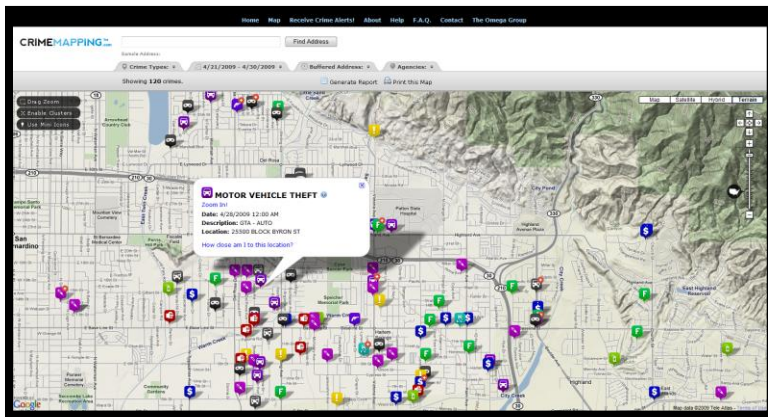

OMEGA Press Release

May 1, 2009

San Bernardino County Sheriff Keeps the Public Informed

San Bernardino County Sheriff understands the value of a well informed public and recently became the first law enforcement agency in Southern California to go live with CrimeMapping.com. The interactive Web site enables citizens to map out and view reports on crime activity by neighborhood or near an address. CrimeMapping.com also

includes a Crime Alerts service that allows users to subscribe via e-mail and receive reports regarding incidents of crime near their home or business.

San Bernardino County Sheriff can now provide a new level of transparency for the two million residents it serves. People can

view exactly what types of crime are occurring as well as where and when they are being committed. CrimeMapping.com has been proven effective in reducing crime by increasing the number of eyes and ears out there aware of local activity.

The Omega Group is using both ESRI and Google technology in providing the service. The fourteen cities and 20,000 square miles covered by San Bernardino County Sheriff can now access accurate and timely information about crime in their area.