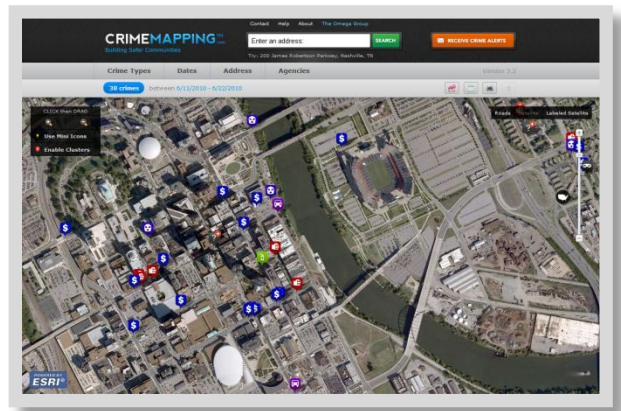

OMEGA Press Release

June 25, 2010

Metropolitan Nashville Police Department Reaches Out to Community

In an effort to help reduce crime and further strengthen local community oriented policing efforts, the Metropolitan Nashville Police Department (MNPD) recently went live at CrimeMapping.com. CrimeMapping.com is a nationwide public mapping service that allows residents to analyze interactive maps of recent crime activity. Visitors to the site can generate reports, search by location and filter for different time periods as well as crime types. Keeping the public well informed has been proven effective as a crime fighting strategy and MNPD is proactively sharing information

within the city as well as throughout Davidson County, Tennessee.

Crime Alerts are one of the most popular features at CrimeMapping.com. Residents can register online to receive free updates via e-mail whenever new crime activity occurs in their area. Users choose the distance as well as crimes they wish to stay informed about. A single user can register multiple times in order to learn about activity occurring near their residence, place of business or even their child's school of attendance.

The information posted is always current as data is uploaded to the system every 24 hours. The incident records information used is thoroughly tested and represents some of the highest levels of integrity and accuracy available for any public crime mapping site. The population of over six-hundred thousand residents in the Nashville area has been empowered with valuable and timely information through the efforts of MNPD. CrimeMapping.com helps promote transparency and trust through expanding the channels of communication between the police and the public they serve.

www.crimemapping.com