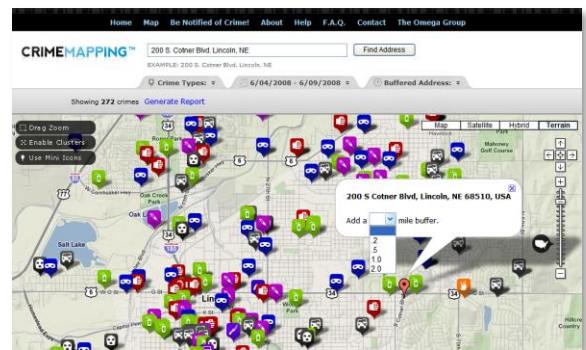

## Lincoln Police Department Continues to Innovate

**L**incoln Police Department in Nebraska continues to be at the forefront of cutting edge technology. The department recently implemented a **CrimeMapping.com** solution which will further enhance community oriented policing efforts in the region. Data transparency and a well informed public have always been essential elements in Lincoln's fight against crime.

**CrimeMapping.com** has been developed by The Omega Group to help provide citizens with valuable information about recent crime activity by neighborhood. It is a nationwide service and Lincoln is the first agency in the United States to subscribe. The solution represents a new hybrid in mapping technology which utilizes both Google Maps and ESRI's advanced geographic engine. These two key ingredients are combined to serve the public accurate and timely data in the form of maps and reports. Crime data is extracted on a regular basis from the department's records system so that the information being viewed through a Web browser is always up to date.

Users have numerous options such as showing clusters of crime activity, analyzing patterns within a specific radius of any location, determining the distance to any crime from their address, using a terrain view which outlines topography and producing detailed reports. By encouraging more self reliance within the community and further improving overall communications **CrimeMapping.com** will benefit Lincoln and its citizens.