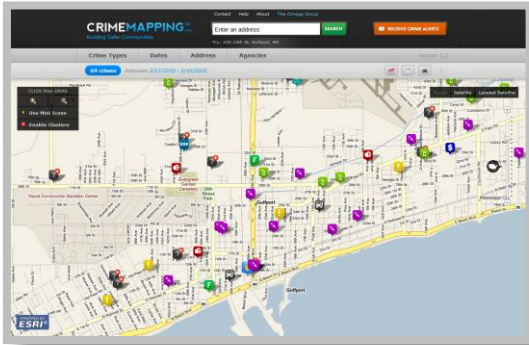

OMEGA Press Release

February 17, 2010

Gulfport Police Department Continues to Innovate

Gulfport Police Department recently empowered its community by providing them with up to date crime data through the use of CrimeMapping.com. Residents can now map out and report on recent crimes occurring near their home, place of business or child's school of attendance. The system even allows for e-mail subscriptions in the form of Crime Alerts which let subscribers know when a new crime has taken place in their area. Users can also search by

address, city, crime type and date. CrimeMapping.com is extremely affordable and provides a powerful communication channel for Gulfport Police Department.

CrimeMapping.com automatically pulls information from Gulfport's police records management system every twenty-four hours so the data being viewed is always current. Gulfport Police Department has a long history of innovation in its use of technology and is the first city in Mississippi to offer the public this mapping service. The data posted is extremely accurate as ESRI technology is being used to locate each event before it is posted at the site.

"Thank you so much for this excellent service! I have shared CrimeMapping.com with many of my friends and co-workers and they love it! Knowing what is going on around you is so important."

Resident, Gulfport, Mississippi

CRIMEMAPPING.com™

RECENTLY FEATURED IN THE WALL STREET JOURNAL

If you would like more information about **CrimeMapping.com** please contact us at:

crimemapping@theomegagroup.com or call us toll-free **(800) 228-1059**

www.crimemapping.com