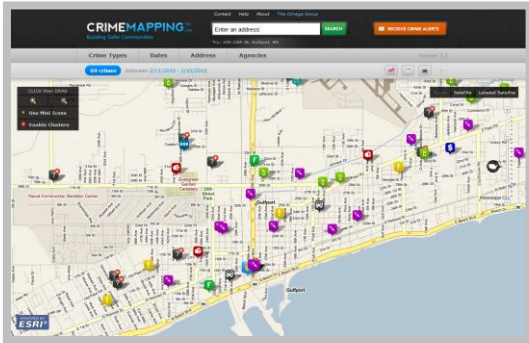

OMEGA Press Release

February 17, 2010

Gulfport Police Department Continues to Innovate

Gulfport Police Department recently empowered its community by providing them with up to date crime data through the use of CrimeMapping.com. Residents can now map out and report on recent crimes occurring near their home, place of business or child's school of attendance. The system even allows for e-mail subscriptions in the form of Crime Alerts which let subscribers know when a new crime has taken place in their area. Users can also search by

address, city, crime type and date. CrimeMapping.com is extremely affordable and provides a powerful communication channel for Gulfport Police Department.

CrimeMapping.com automatically pulls information from Gulfport's police records management system every twenty-four hours so the data being viewed is always current. Gulfport Police Department has a long history of innovation in its use of technology and is the first city in Mississippi to offer the public this mapping service. The data posted is extremely accurate as ESRI technology is being used to locate each event before it is posted at the site.

“Thank you so much for this excellent service! I have shared CrimeMapping.com with many of my friends and co-workers and they love it! Knowing what is going on around you is so important.”

Resident, Gulfport, Mississippi

CRIMEMAPPING.com™

RECENTLY FEATURED IN THE WALL STREET JOURNAL

If you would like more information about **CrimeMapping.com** please contact us at:

crimemapping@theomegagroup.com or call us toll-free **(800) 228-1059**

www.crimemapping.com