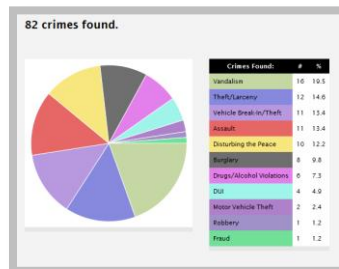

## Fort Worth Police Department Empowers Community

Fort Worth Police Department has been sharing crime data with the public at CrimeMapping.com since September of 2008. CrimeMapping.com promotes trust and transparency by keeping the citizens of Fort Worth well informed regarding recent crime activity in the metropolitan area. Residents can map out incidents online near their home, place of business or even their child's school of attendance. Users can also subscribe to receive free Crime Alerts for their neighborhood via e-mail.

The information posted is always current as data is uploaded to the system every 24 hours.

The records information used is thoroughly tested and represents the highest levels of integrity and accuracy available for any public crime mapping site. CrimeMapping.com also promotes community oriented policing efforts by opening up a strong communication channel between the police and the public they serve. Residents can tap directly into what crimes are being reported around them.

**Scott McEachern, Data Integration Systems Developer**

CrimeMapping.com is hosted by The Omega Group and utilizes ESRI’s powerful geographic engine in providing timely crime incident information to millions of users throughout North America. One Fort Worth resident professes, “I get your daily reports and they are so helpful. I will be using them for our neighborhood association meetings.” Fort Worth Police Department has successfully empowered its citizenry with valuable information in a continuing effort to combat crime.